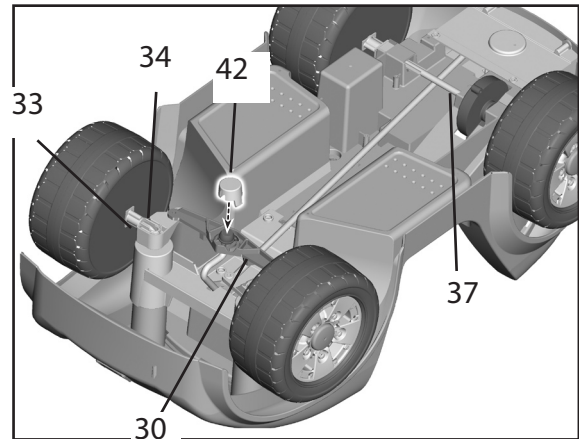

M0411

Pink Tot Rod

Toddler Series
 TRU Exclusive

Mini 6 Volt

Bottom View

Rev. 07/25/07

Item No.	Description	Part No.	Qty.	Item No.	Description	Part No.	Qty.	Item No.	Description	Part No.	Qty.
Working / Electrical Parts											
1	6V, 4 Amp Blue Battery	00801-1457	1								
2	6V 4 Amp Charger	00801-1483	1								
3	Main Harness Assembly	G2580-9799	1								
4	Steering Wheel w/Harness.	3800-8376	1								
Plastic / Other Parts											
10	Body	N/A	1								
11	Seat	3800-8366	1								
12	Wheel	N/A	4								
13	Windshield/Dash w/Knob	3800-8368	1								
14	Hubcap	G2580-2149	4								
15	Hubcap Center	G2580-2159	4								
16	Steering Wheel Cap	H4793-2259	1								
17	Turn Signal	M0411-2429	1								
18	Key	N/A	1								
19	Seat Belt Set	G2580-5509	1								
20	Handle	M0411-9309	1								
21	Channel Cover	M0411-2529	1								
Hardware / Metal Parts											
30	Steering Linkage	3800-7747	1								
31	Battery Retainer	74230-4129	1								
33	Wheel Bushing w/Extension.	76920-2659	4								
34	Front Axle	77760-4519	2								
36	Steering Column	G2580-4019	1								
37	Rear Axle	G2580-4509	1								
38	.354 PailNut	0801-0548	6								
39	#8 x 3/4 Screw	0912-8001	2								
40	8 x 7/8 Batt Clamp Screw	0801-0228	1								
41	Steering Rod Cap	G2580-2559	1								
42	Steering Column Retainer	77760-2359	1								
Parts Not Shown											
	Large Parts Bag	M0411-9090	1								
	Hardware Bag	3800-7564	1								
	Owners Manual	M0411-0920	1								
	Decal Sheet	M0411-0310	1								
	Motor Gearbox Assembly	00968-3900	1								
	Gearbox W/out Motor	00968-3800	1								
	Motor Pinion Assembly	00968-3700	1								
	Spring	78560-4549	1								
	Rectangular Bushing w/out Ext.	76920-2549	2								
	Switch (2 Prong Signalux)	00801-0697	1								
	Power Wheels emblem	00801-1503	1								
	Cap Nut Tool	78640-2629	1								