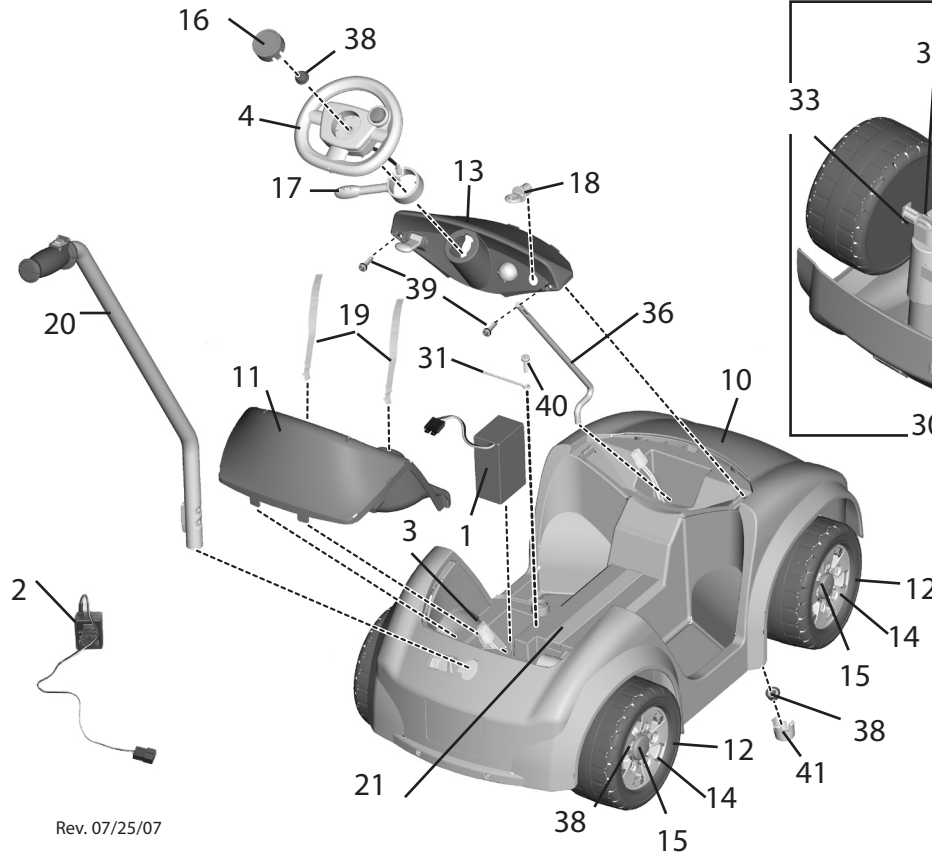

M0411

Pink Tot Rod

Toddler Series
 TRU Exclusive

Mini 6 Volt

Bottom View

Rev. 07/25/07

Item No.	Description	Part No.	Qty.	Item No.	Description	Part No.	Qty.	Item No.	Description	Part No.	Qty.
Working / Electrical Parts											
1	6V, 4 Amp Blue Battery	00801-1457	1								
2	6V 4 Amp Charger	00801-1483	1								
3	Main Harness Assembly	G2580-9799	1								
4	Steering Wheel w/Harness.	3800-8376	1								
Plastic / Other Parts											
10	Body	N/A	1								
11	Seat	3800-8366	1								
12	Wheel	N/A	4								
13	Windshield/Dash w/Knob	3800-8368	1								
14	Hubcap	G2580-2149	4								
15	Hubcap Center	G2580-2159	4								
16	Steering Wheel Cap	H4793-2259	1								
17	Turn Signal	M0411-2429	1								
18	Key	N/A	1								
19	Seat Belt Set	G2580-5509	1								
20	Handle	M0411-9309	1								
21	Channel Cover	M0411-2529	1								
Hardware / Metal Parts											
30	Steering Linkage	3800-7747	1								
31	Battery Retainer	74230-4129	1								
33	Wheel Bushing w/Extension.	76920-2659	4								
34	Front Axle	77760-4519	2								
36	Steering Column	G2580-4019	1								
37	Rear Axle	G2580-4509	1								
38	.354 PailNut	0801-0548	6								
39	#8 x 3/4 Screw	0912-8001	2								
40	8 x 7/8 Batt Clamp Screw	0801-0228	1								
41	Steering Rod Cap	G2580-2559	1								
42	Steering Column Retainer	77760-2359	1								
Parts Not Shown											
	Large Parts Bag	M0411-9090	1								
	Hardware Bag	3800-7564	1								
	Owners Manual	M0411-0920	1								
	Decal Sheet	M0411-0310	1								
	Motor Gearbox Assembly	00968-3900	1								
	Gearbox W/out Motor	00968-3800	1								
	Motor Pinion Assembly	00968-3700	1								
	Spring	78560-4549	1								
	Rectangular Bushing w/out Ext.	76920-2549	2								
	Switch (2 Prong Signalux)	00801-0697	1								
	Power Wheels emblem	00801-1503	1								
	Cap Nut Tool	78640-2629	1								